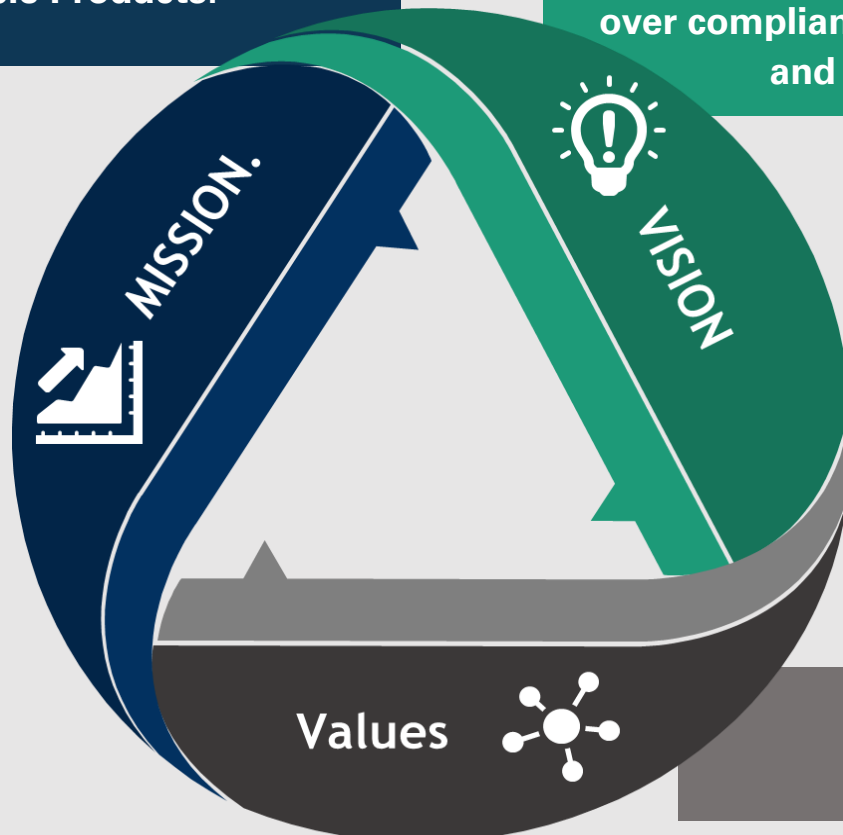

About US

GoVise Technologies is a Privately held technology consulting firm based in Bengaluru, India. Our experienced professionals are fully committed to empowering Fashion Brands across the globe to embrace the latest technology and help to deliver successful Digital and Product Lifecycle Management (PLM) programs. We currently have offices in The USA and India to support our clients in the USA, Canada, and India.

GoVise Technologies is an Exclusive Integration Partner of CLO, responsible for developing integration with upstream and downstream packages on behalf of CLO. We are also developing a standard integration plugin in partnership with Leading PLM vendors to integrate CLO with PLM.

Our founding partner and Consultants at GoVise Technologies have combined 50+ years of rich experience leading Digital and PLM programs for various leading fashion brands in the USA, Europe, Canada, and India. We have a good partner network, global reach, resource pool, and right approach, which helps us to succeed in customer's expectations.

Empower Fashion Brands to Develop Digitally Innovative, Sustainable, and Profitable Products.

Partner with Fashion Brands across the globe in embracing technology solutions, to increase visibility, control over compliance, Quality, Timelines, and Profitability.

**Win-Win-Win
Philosophy.**